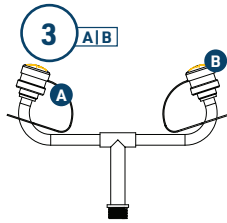

Available from

PRATT
SAFETY SYSTEMS

FROM

PARAMOUNT
SAFETY PRODUCTS

SPARE PARTS

11

1	570027	PRATT EYE & FACE WASH NOZZLE YELLOW ABS PLASTIC SUITS ALL ELITE EYEWASH
1A	570029	PRATT DUST CAP ABS PLASTIC TO SUIT EYE & FACE WASH NOZZLE
1B	570030	PRATT SS304 SCREWS PACK OF 6 TO SUIT EYE & FACE WASH NOZZLE
1C	570031	PRATT AERATOR SUITS ALL EYE & FACE WASH INC. WASHER
1D	570032	PRATT 304 STAINLESS STEEL RING SUITS EYE & FACE WASH AERATOR
2	570003	PRATT EYEWASH NOZZLE ASSEMBLY S/STEEL WITH RUBBER EYECUP SUITS ALL ELITE EYEWASH
2A 3B	570018	PRATT AERATOR SUITS ALL ELITE AND ECONOMY EYEWASH
2B	570017	PRATT RUBBER EYEWASH CUP WITH YELLOW DUST CAP SUITS ALL ELITE EYEWASH
2C	570028	PRATT 304 STAINLESS STEEL RING SUITS EYEWASH AERATOR
3	570004	PRATT EYEWASH NOZZLE ASSEMBLY S/STEEL WITH YELLOW DUST CAP SUITS SE693 AND FTL EYEWASH
3A	570023	PRATT YELLOW DUST CAPS PLASTIC SUITS SE693 AND FTL EYEWASH
4	570006	PRATT S/STEEL EYEWASH BOWL SUITS ALL ELITE EYEWASH
5	570010	PRATT S/STEEL PUSH HANDLE FOR 570012 S/STEEL BALL VALVE SUITS ALL ELITE EYEWASH
6	570012	PRATT 15MM S/STEEL BALL VALVE FOR 570010 S/STEEL PUSH HANDLE SUITS ALL ELITE EYEWASH
7	570020	PRATT S/STEEL FOOT TREADLE SILVER SUITS ALL ELITE EYEWASH
8	570024	PRATT BLACK WASHER FOR STANCHION JOINT SUITS ALL ELITE SHOWERS
9	570014	PRATT 25mm S/STEEL BALL VALVE WITH LEVER ARM SUITS ALL ELITE SHOWERS
10	570016	PRAT S/STEEL PULL ROD SILVER SUITS ALL ELITE SHOWERS
11	570007	PRATT ABS PLASTIC SHOWER HEAD WITH SWIRLTEC NOZZLE SUITS ALL ELITE SHOWERS
12	570008	PRATT S/STEEL SHOWER HEAD WITH SWIRLTEC NOZZLE SUITS SE693