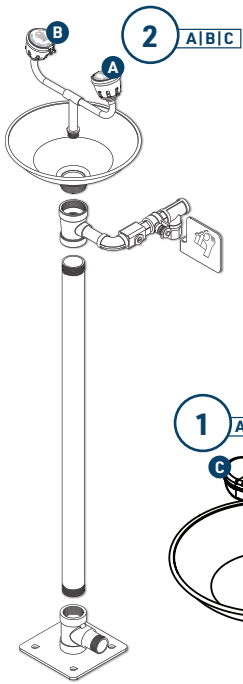

FEATURES

- Shower stanchion and fittings are 304SS
- ABS Chemical/Impact Resistant Shower Head
- Stainless Steel Eye Wash Bowl
- Hand and Foot Operated via Push Handle, Foot Treadle and Pull Rod
- ABS Eye/Face Wash Nozzle Assembly

Available from

PRATT
SAFETY SYSTEMS

FROM

PARAMOUNT
SAFETY PRODUCTS

SPARE PARTS

11

1	570027	PRATT EYE & FACE WASH NOZZLE YELLOW ABS PLASTIC SUITS ALL ELITE EYEWASH
1A	570029	PRATT DUST CAP ABS PLASTIC TO SUIT EYE & FACE WASH NOZZLE
1B	570030	PRATT SS304 SCREWS PACK OF 6 TO SUIT EYE & FACE WASH NOZZLE
1C	570031	PRATT AERATOR SUITS ALL EYE & FACE WASH INC. WASHER
1D	570032	PRATT 304 STAINLESS STEEL RING SUITS EYE & FACE WASH AERATOR
2	570003	PRATT EYEWASH NOZZLE ASSEMBLY S/STEEL WITH RUBBER EYECUP SUITS ALL ELITE EYEWASH
2A 3B	570018	PRATT AERATOR SUITS ALL ELITE AND ECONOMY EYEWASH
2B	570017	PRATT RUBBER EYEWASH CUP WITH YELLOW DUST CAP SUITS ALL ELITE EYEWASH
2C	570028	PRATT 304 STAINLESS STEEL RING SUITS EYEWASH AERATOR
3	570004	PRATT EYEWASH NOZZLE ASSEMBLY S/STEEL WITH YELLOW DUST CAP SUITS SE693 AND FTL EYEWASH
3A	570023	PRATT YELLOW DUST CAPS PLASTIC SUITS SE693 AND FTL EYEWASH
4	570006	PRATT S/STEEL EYEWASH BOWL SUITS ALL ELITE EYEWASH
5	570010	PRATT S/STEEL PUSH HANDLE FOR 570012 S/STEEL BALL VALVE SUITS ALL ELITE EYEWASH
6	570012	PRATT 15MM S/STEEL BALL VALVE FOR 570010 S/STEEL PUSH HANDLE SUITS ALL ELITE EYEWASH
7	570020	PRATT S/STEEL FOOT TREADLE SILVER SUITS ALL ELITE EYEWASH
8	570024	PRATT BLACK WASHER FOR STANCHION JOINT SUITS ALL ELITE SHOWERS
9	570014	PRATT 25mm S/STEEL BALL VALVE WITH LEVER ARM SUITS ALL ELITE SHOWERS
10	570016	PRAT S/STEEL PULL ROD SILVER SUITS ALL ELITE SHOWERS
11	570007	PRATT ABS PLASTIC SHOWER HEAD WITH SWIRLTEC NOZZLE SUITS ALL ELITE SHOWERS
12	570008	PRATT S/STEEL SHOWER HEAD WITH SWIRLTEC NOZZLE SUITS SE693