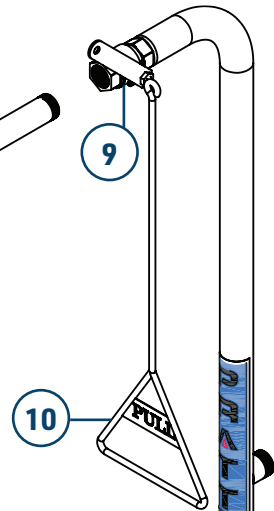

FEATURES

- Shower stanchion and fittings are 304SS
- ABS Chemical/Impact Resistant Shower Head
- Stainless Steel Eye Wash Bowl
- Hand and Foot Operated via Push Handle, Foot Treadle and Pull Rod
- ABS Eye/Face Wash Nozzle Assembly

Available from

PRATT
SAFETY SYSTEMS

FROM

PARAMOUNT
SAFETY PRODUCTS

SPARE PARTS

11

1	570027	PRATT EYE & FACE WASH NOZZLE YELLOW ABS PLASTIC SUITS ALL ELITE EYEWASH
1A	570029	PRATT DUST CAP ABS PLASTIC TO SUIT EYE & FACE WASH NOZZLE
1B	570030	PRATT SS304 SCREWS PACK OF 6 TO SUIT EYE & FACE WASH NOZZLE
1C	570031	PRATT AERATOR SUITS ALL EYE & FACE WASH INC. WASHER
1D	570032	PRATT 304 STAINLESS STEEL RING SUITS EYE & FACE WASH AERATOR
2	570003	PRATT EYEWASH NOZZLE ASSEMBLY S/STEEL WITH RUBBER EYECUP SUITS ALL ELITE EYEWASH
2A 3B	570018	PRATT AERATOR SUITS ALL ELITE AND ECONOMY EYEWASH
2B	570017	PRATT RUBBER EYEWASH CUP WITH YELLOW DUST CAP SUITS ALL ELITE EYEWASH
2C	570028	PRATT 304 STAINLESS STEEL RING SUITS EYEWASH AERATOR
3	570004	PRATT EYEWASH NOZZLE ASSEMBLY S/STEEL WITH YELLOW DUST CAP SUITS SE693 AND FTL EYEWASH
3A	570023	PRATT YELLOW DUST CAPS PLASTIC SUITS SE693 AND FTL EYEWASH
4	570006	PRATT S/STEEL EYEWASH BOWL SUITS ALL ELITE EYEWASH
5	570010	PRATT S/STEEL PUSH HANDLE FOR 570012 S/STEEL BALL VALVE SUITS ALL ELITE EYEWASH
6	570012	PRATT 15MM S/STEEL BALL VALVE FOR 570010 S/STEEL PUSH HANDLE SUITS ALL ELITE EYEWASH
7	570020	PRATT S/STEEL FOOT TREADLE SILVER SUITS ALL ELITE EYEWASH
8	570024	PRATT BLACK WASHER FOR STANCHION JOINT SUITS ALL ELITE SHOWERS
9	570014	PRATT 25mm S/STEEL BALL VALVE WITH LEVER ARM SUITS ALL ELITE SHOWERS
10	570016	PRAT S/STEEL PULL ROD SILVER SUITS ALL ELITE SHOWERS
11	570007	PRATT ABS PLASTIC SHOWER HEAD WITH SWIRLTEC NOZZLE SUITS ALL ELITE SHOWERS
12	570008	PRATT S/STEEL SHOWER HEAD WITH SWIRLTEC NOZZLE SUITS SE693